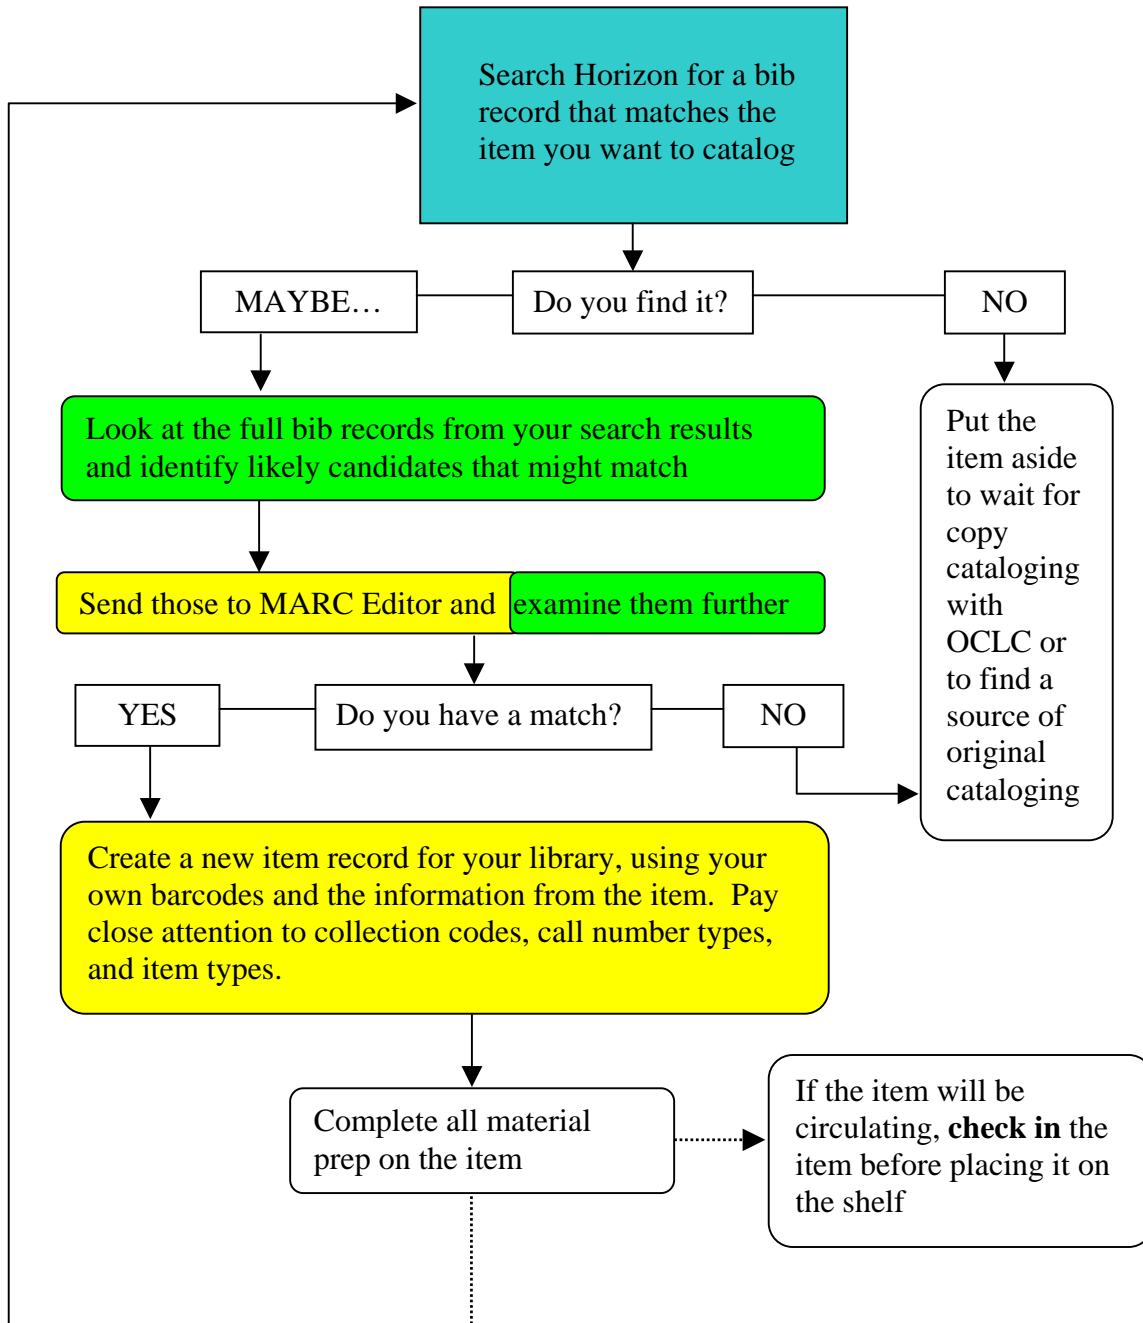

Barcoder's Workflow For Use With Horizon

The color of the flowchart items indicates the corresponding handout(s) pertaining to that topic (see legend below)

Repeat this process for as many items as you have to catalog.